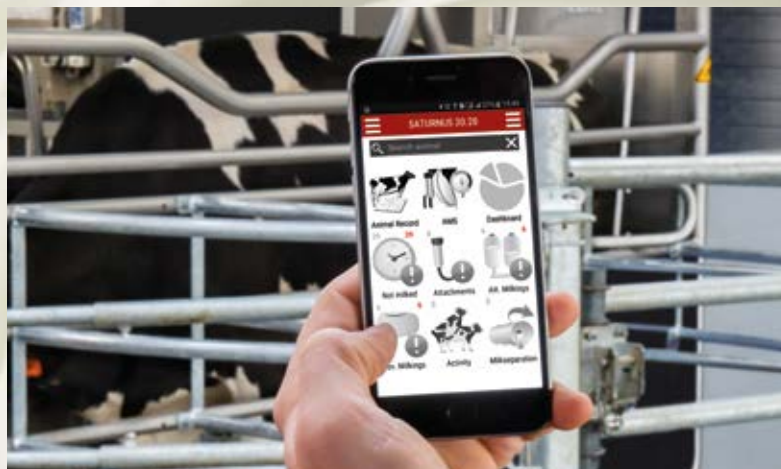

High-Quality AttachTool

- For the cow, the AttachTool ensures improved udder health, due to the unique and hygienic cleaning process using a separate prep-cup.
- For the milk, the unique cleaning, stimulation and forestripping routine guarantees the best possible milking hygiene and ensures high-quality milk.
- For the milker, its robust design and watertight compartments provide long-lasting durability.

Reliable Vision2Milk Software

- For the cow, Vision2Milk ensures excellent udder health due to a high attachment rate.
- For the milk, high quality milk due to quick, gentle and excellent milking.
- For the milker, it provides greater efficiency due to the extremely accurate teat detection by means of the unique vision technology, thus minimizing the number of failed milkings.

Premium Uniflex Liner

- For the cow, the Premium Uniflex Liner provides a gentle, but extremely effective milking method.
- For the milk, it ensures its gentle distribution, ensuring fat globules remains intact, thus minimizing free fatty acids.
- For the milker, the Premium Uniflex Liner ensures a higher yield whilst also saving costs.

Hokofarm Group

Focus on Efficiency

SATURNUS 20.20 App

- For the milker, the SATURNUS 20.20 APP offers a quick and easy-to-understand overview of the milking system
- 24 x 7 x 365 remote-access
- Fast and problem-solving; push notifications
- Android and IOS compatible, including veterinary control lists